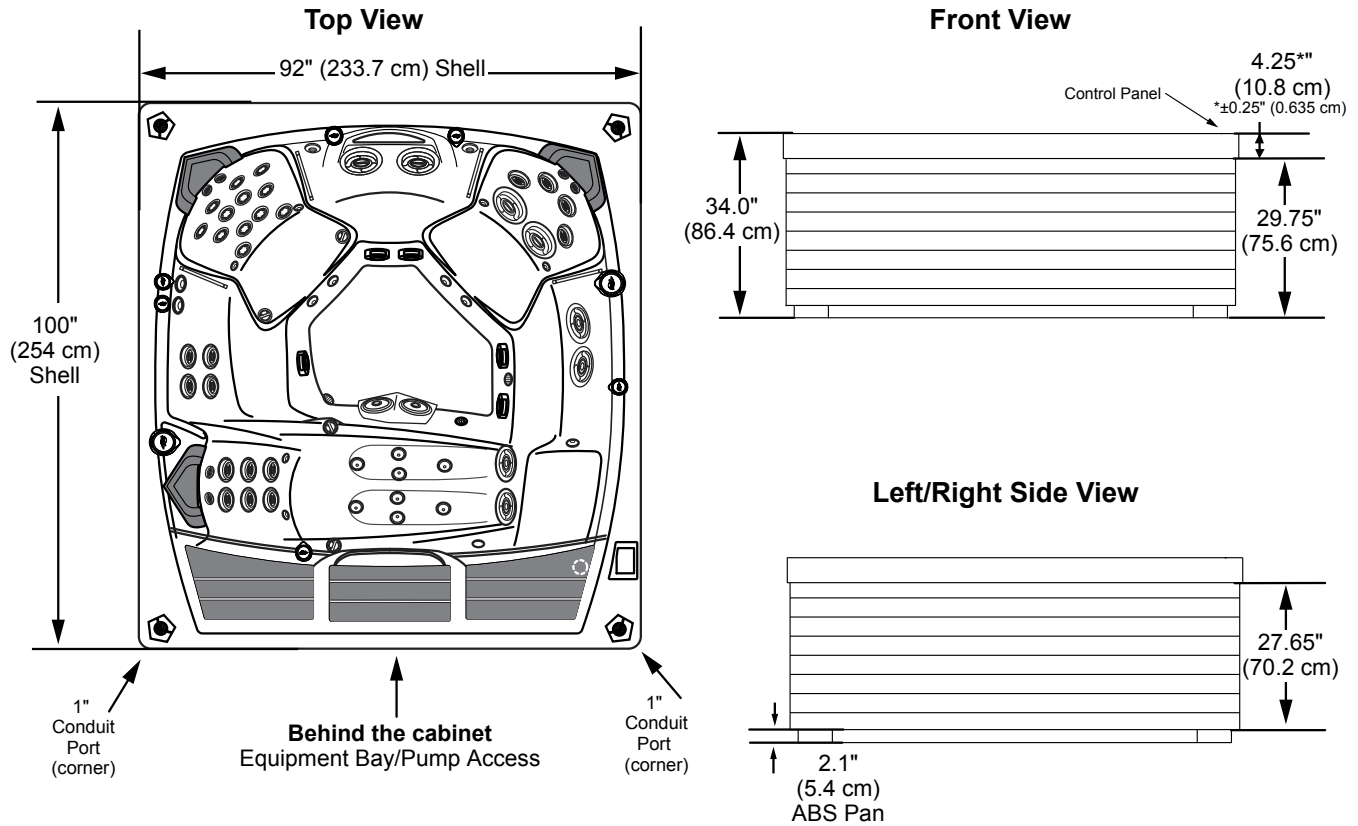

## Portable Dimensions

**IMPORTANT! Always measure each hot tub for exact dimensions BEFORE designing its foundational support and/or decking.**

**Dimensions/specifications subject to change without notice. Tolerance:  $\pm 0.5"$  (1.27 cm)**

Dimensions/Specifications Subject To Change Without Notice