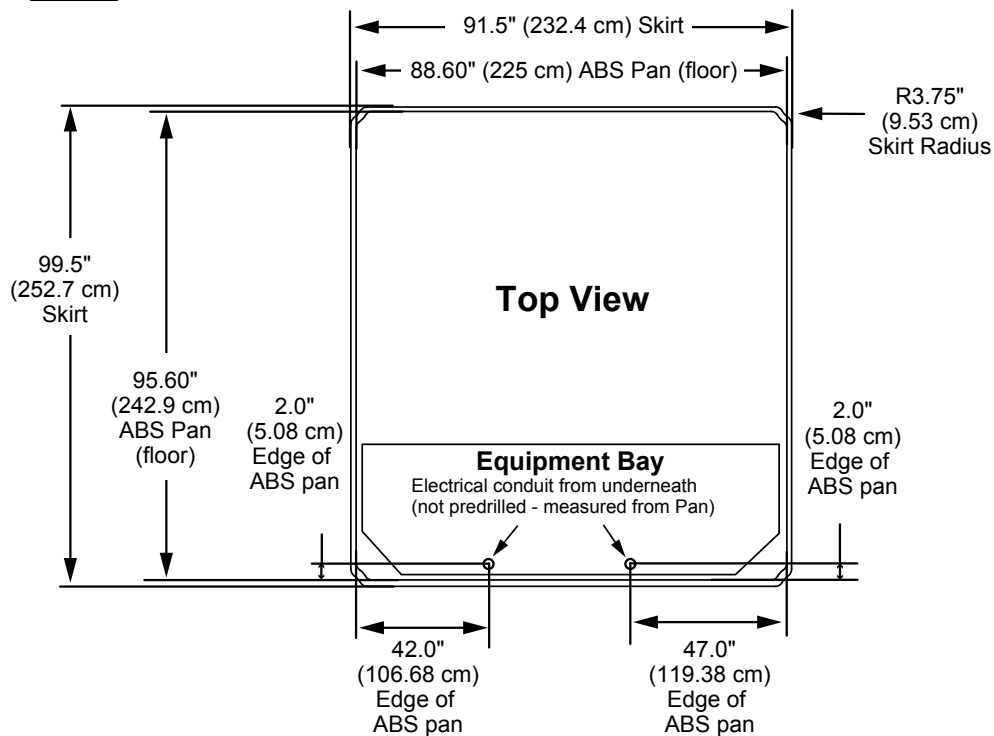

## Portable Dimensions

**IMPORTANT! Always measure each hot tub for exact dimensions BEFORE designing its foundational support and/or decking.**

**Dimensions/specifications subject to change without notice. Tolerance:  $\pm 0.5"$  (1.27 cm)**

Dimensions/Specifications Subject To Change Without Notice