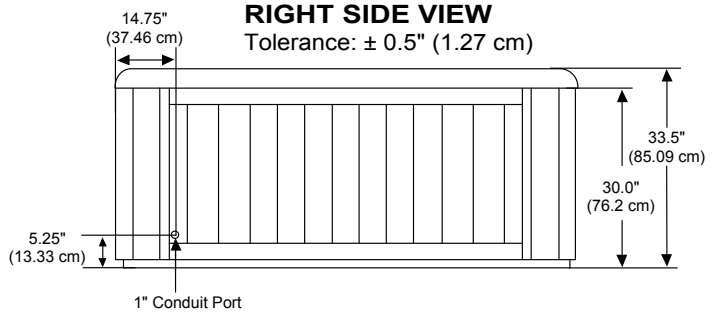

Sundance Spas 780 Montclair

Portable Dimensions

TOP VIEW

FRONT
 Equipment Bay/Pump Access
 behind skirt panels (CLEARRAY, Optional BLUEWAVE,
 and Optional SmartTub Module behind skirt panels)

FRONT/BACK VIEW

Tolerance: $\pm 0.5"$ (1.27 cm)

RIGHT SIDE VIEW

Tolerance: $\pm 0.5"$ (1.27 cm)

IMPORTANT! Always measure each hot tub for exact dimensions BEFORE designing its foundational support and/or decking.

Dimensions/specifications subject to change without notice. Tolerance: $\pm 0.5"$ (1.27 cm)

Dimensions/Specifications Subject To Change Without Notice