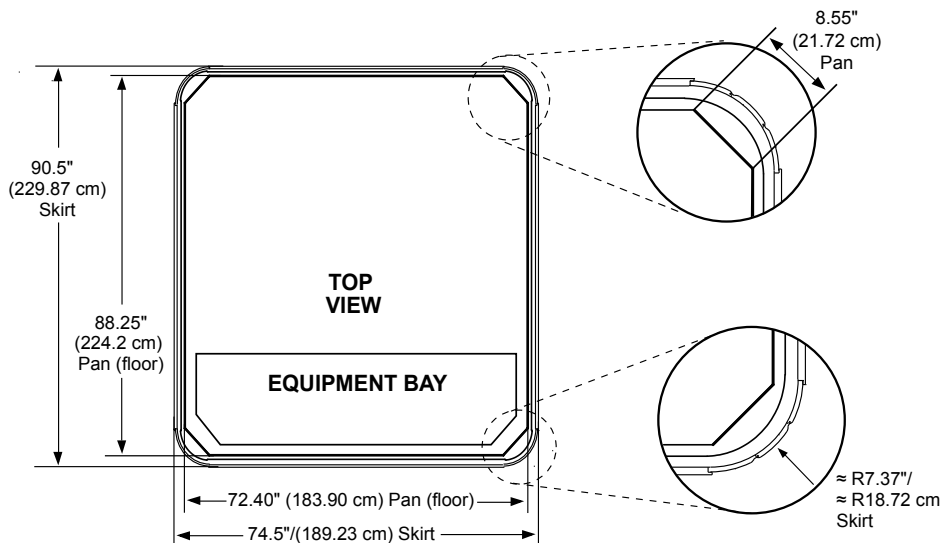

Sundance Spas 780 Montclair

Portable Dimensions

TOP VIEW

FRONT
 Equipment Bay/Pump Access
 behind skirt panels (CLEARRAY, Optional BLUEWAVE,
 and Optional SmartTub Module behind skirt panels)

FRONT/BACK VIEW

Tolerance: $\pm 0.5"$ (1.27 cm)

RIGHT SIDE VIEW

Tolerance: $\pm 0.5"$ (1.27 cm)

IMPORTANT! Always measure each hot tub for exact dimensions BEFORE designing its foundational support and/or decking.

Dimensions/specifications subject to change without notice. Tolerance: $\pm 0.5"$ (1.27 cm)

Dimensions/Specifications Subject To Change Without Notice