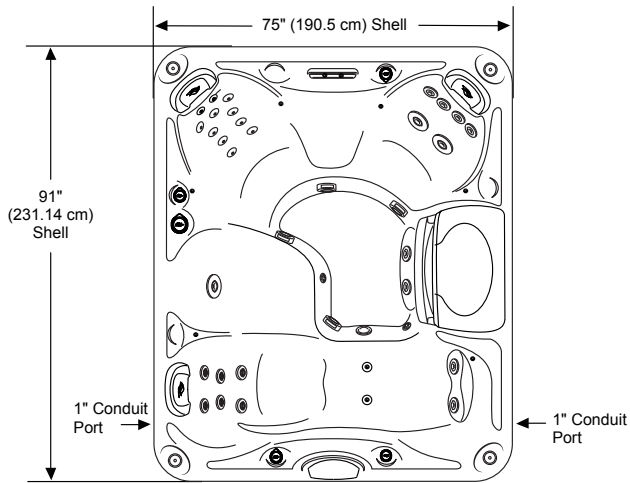

Sundance Spas 780 Montclair

Portable Dimensions

TOP VIEW

FRONT
 Equipment Bay/Pump Access
 behind skirt panels (CLEARRAY, Optional BLUEWAVE,
 and Optional SmartTub Module behind skirt panels)

FRONT/BACK VIEW

Tolerance: $\pm 0.5"$ (1.27 cm)

RIGHT SIDE VIEW

Tolerance: $\pm 0.5"$ (1.27 cm)

IMPORTANT! Always measure each hot tub for exact dimensions BEFORE designing its foundational support and/or decking.

Dimensions/specifications subject to change without notice. Tolerance: $\pm 0.5"$ (1.27 cm)

Dimensions/Specifications Subject To Change Without Notice