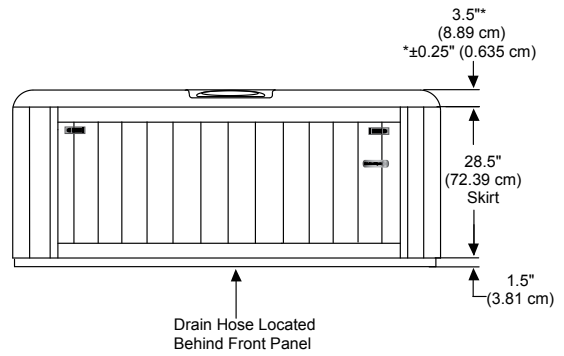

Sundance Spas 780 Montclair

Portable Dimensions

TOP VIEW

FRONT
 Equipment Bay/Pump Access
 behind skirt panels (CLEARRAY, Optional BLUEWAVE,
 and Optional SmartTub Module behind skirt panels)

FRONT/BACK VIEW

Tolerance: $\pm 0.5"$ (1.27 cm)

RIGHT SIDE VIEW

Tolerance: $\pm 0.5"$ (1.27 cm)

IMPORTANT! Always measure each hot tub for exact dimensions BEFORE designing its foundational support and/or decking.

Dimensions/specifications subject to change without notice. Tolerance: $\pm 0.5"$ (1.27 cm)

Dimensions/Specifications Subject To Change Without Notice