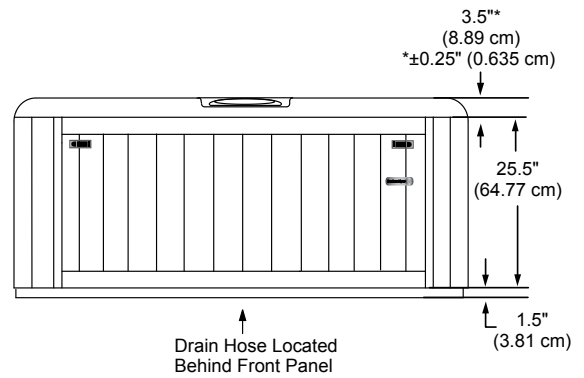

## Portable Dimensions

**TOP VIEW**

**FRONT VIEW**

Tolerance:  $\pm 0.5"$  (1.27 cm)

**LEFT/RIGHT SIDE VIEW**

Tolerance:  $\pm 0.5"$  (1.27 cm)

**IMPORTANT! Always measure each hot tub for exact dimensions BEFORE designing its foundational support and/or decking.**

Dimensions/specifications subject to change without notice. Tolerance:  $\pm 0.5"$  (1.27 cm)

Dimensions/Specifications Subject To Change Without Notice