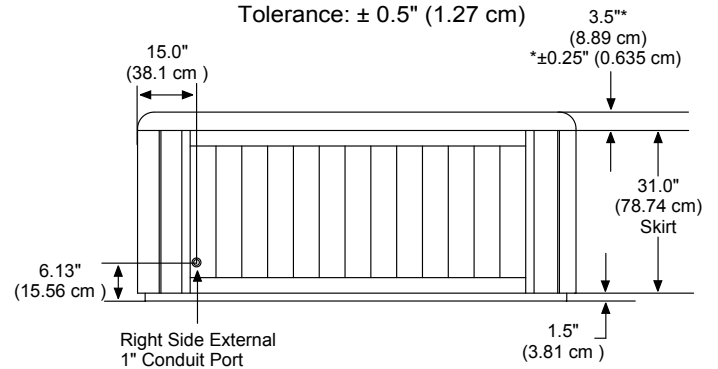

Sundance Spas 780 Bristol

Portable Dimensions

TOP VIEW

FRONT/BACK VIEW

Tolerance: $\pm 0.5"$ (1.27 cm)

RIGHT SIDE VIEW

Tolerance: $\pm 0.5"$ (1.27 cm)

IMPORTANT! Always measure each hot tub for exact dimensions BEFORE designing its foundational support and/or decking.

Dimensions/specifications subject to change without notice. Tolerance: $\pm 0.5"$ (1.27 cm)

Dimensions/Specifications Subject To Change Without Notice