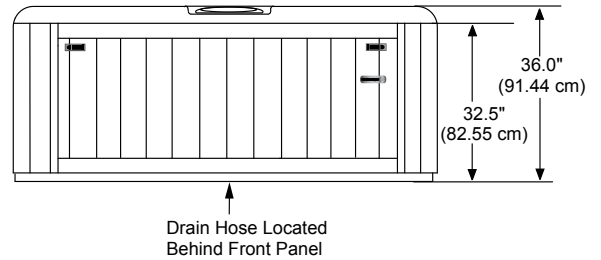

Sundance Spas 780 Bristol

Portable Dimensions

TOP VIEW

FRONT/BACK VIEW

Tolerance: $\pm 0.5"$ (1.27 cm)

RIGHT SIDE VIEW

Tolerance: $\pm 0.5"$ (1.27 cm)

IMPORTANT! Always measure each hot tub for exact dimensions BEFORE designing its foundational support and/or decking.

Dimensions/specifications subject to change without notice. Tolerance: $\pm 0.5"$ (1.27 cm)

Dimensions/Specifications Subject To Change Without Notice