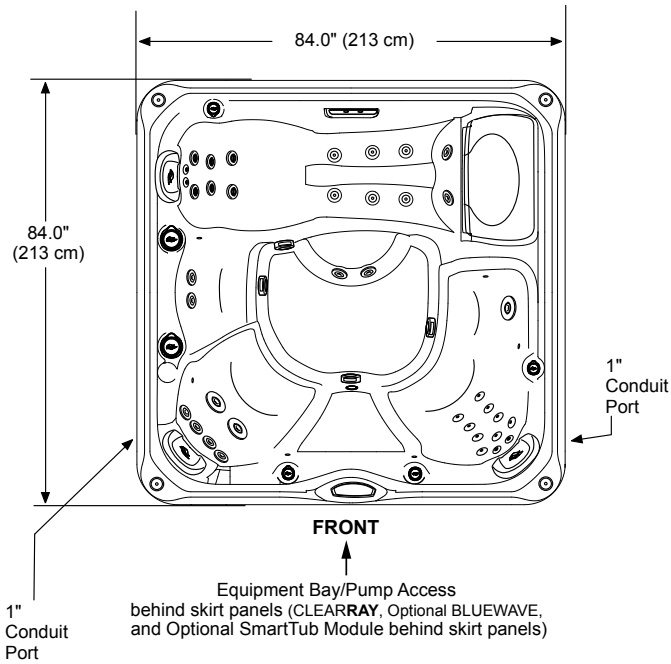

Sundance Spas 780 Bristol

Portable Dimensions

TOP VIEW

FRONT/BACK VIEW

Tolerance: $\pm 0.5"$ (1.27 cm)

RIGHT SIDE VIEW

Tolerance: $\pm 0.5"$ (1.27 cm)

IMPORTANT! Always measure each hot tub for exact dimensions BEFORE designing its foundational support and/or decking.

Dimensions/specifications subject to change without notice. Tolerance: $\pm 0.5"$ (1.27 cm)

Dimensions/Specifications Subject To Change Without Notice