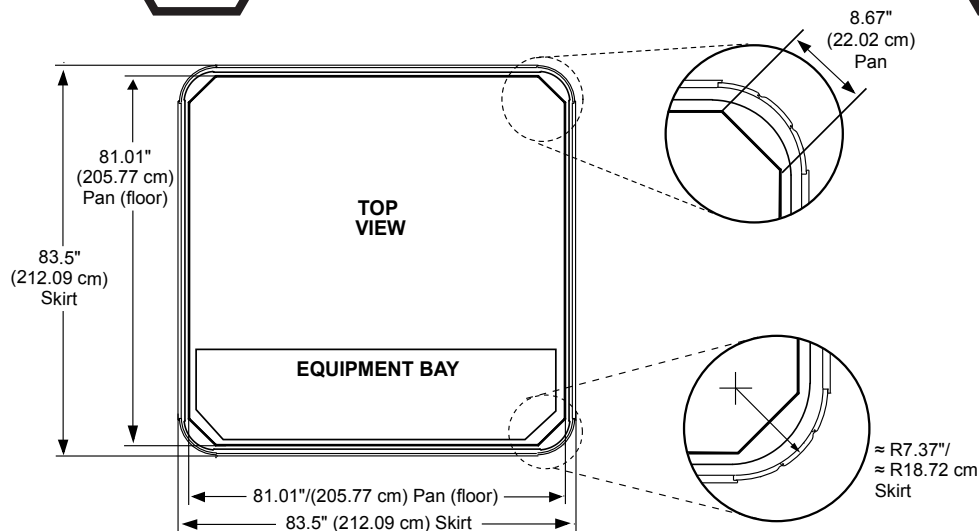

Sundance Spas 780 Bristol

Portable Dimensions

TOP VIEW

FRONT/BACK VIEW

Tolerance: $\pm 0.5"$ (1.27 cm)

RIGHT SIDE VIEW

Tolerance: $\pm 0.5"$ (1.27 cm)

IMPORTANT! Always measure each hot tub for exact dimensions BEFORE designing its foundational support and/or decking.

Dimensions/specifications subject to change without notice. Tolerance: $\pm 0.5"$ (1.27 cm)

Dimensions/Specifications Subject To Change Without Notice