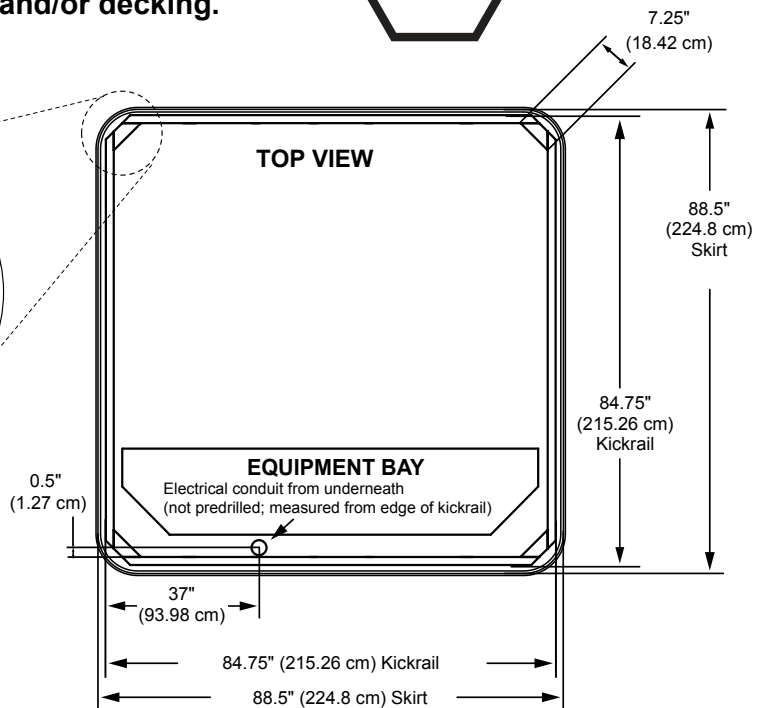

Sundance Spas 680 Ramona

Portable Dimensions

IMPORTANT! Always measure each hot tub for exact dimensions BEFORE designing its foundational support and/or decking.

4 x $\approx R 10.0"$
($\approx R25.4$ cm) Skirt

Dimensions/specifications subject to change without notice. Tolerance: $\pm 0.5"$ (1.27 cm)

Dimensions/Specifications Subject To Change Without Notice