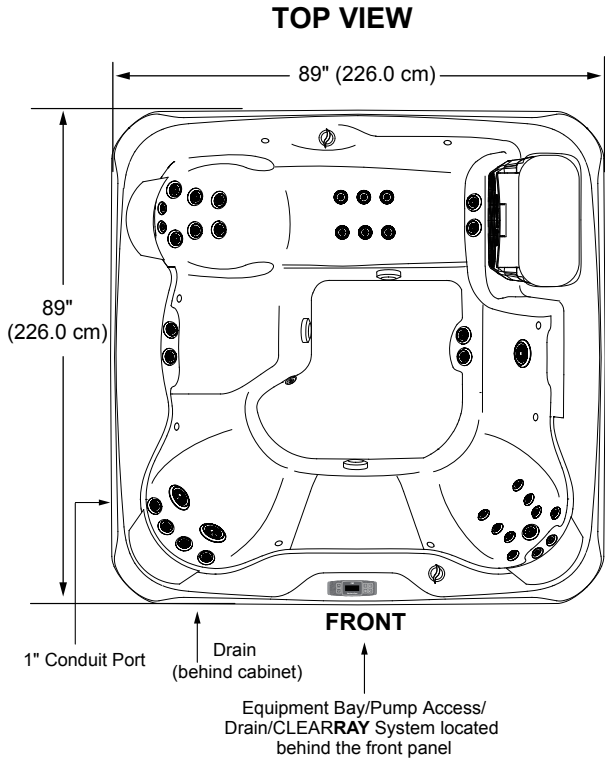

Sundance Spas 680 Ramona

Portable Dimensions

IMPORTANT! Always measure each hot tub for exact dimensions BEFORE designing its foundational support and/or decking.

4 x $\approx R 10.0"$
($\approx R25.4$ cm) Skirt

Dimensions/specifications subject to change without notice. Tolerance: $\pm 0.5"$ (1.27 cm)

Dimensions/Specifications Subject To Change Without Notice