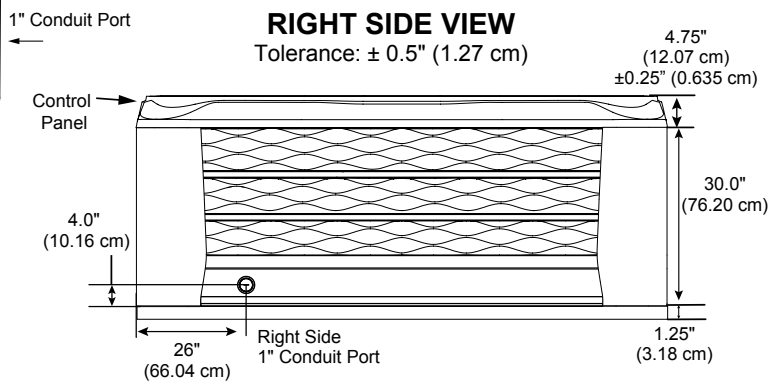

Sundance Spas 680 Ramona

Portable Dimensions

IMPORTANT! Always measure each hot tub for exact dimensions BEFORE designing its foundational support and/or decking.

4 x $\approx R 10.0"$
($\approx R25.4$ cm) Skirt

Dimensions/specifications subject to change without notice. Tolerance: $\pm 0.5"$ (1.27 cm)

Dimensions/Specifications Subject To Change Without Notice