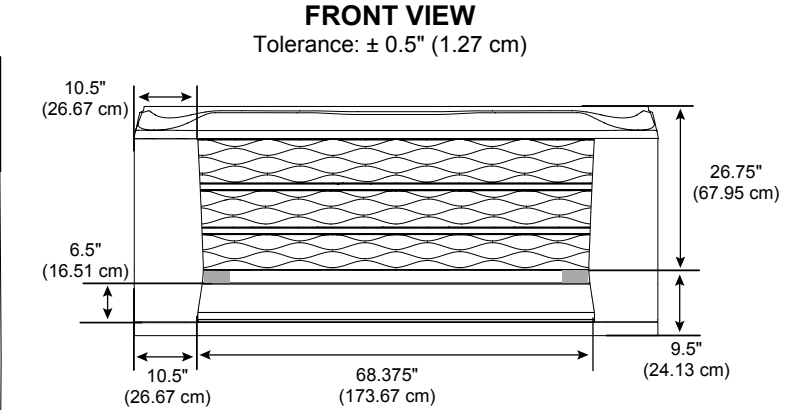

Sundance Spas 680 Ramona

Portable Dimensions

IMPORTANT! Always measure each hot tub for exact dimensions BEFORE designing its foundational support and/or decking.

4 x $\approx R 10.0"$
($\approx R25.4$ cm) Skirt

Dimensions/specifications subject to change without notice. Tolerance: $\pm 0.5"$ (1.27 cm)

Dimensions/Specifications Subject To Change Without Notice