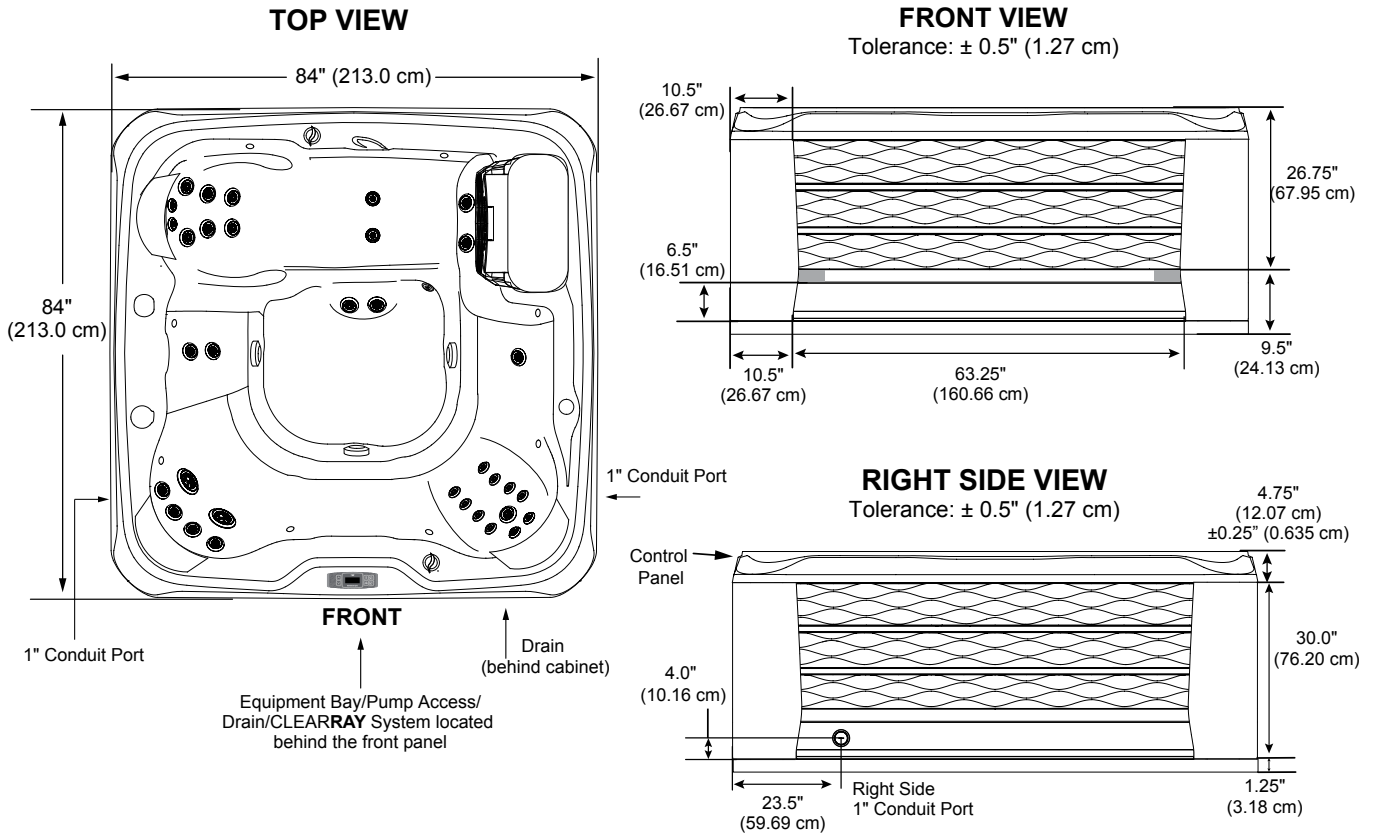

Sundance Spas 680 Peyton

Portable Dimensions

IMPORTANT! Always measure each hot tub for exact dimensions BEFORE designing its foundational support and/or decking.

4 x $\approx R 10.0"$
 ($\approx R25.4$ cm) Skirt

Dimensions/specifications subject to change without notice. Tolerance: $\pm 0.5"$ (1.27 cm)

Dimensions/Specifications Subject To Change Without Notice