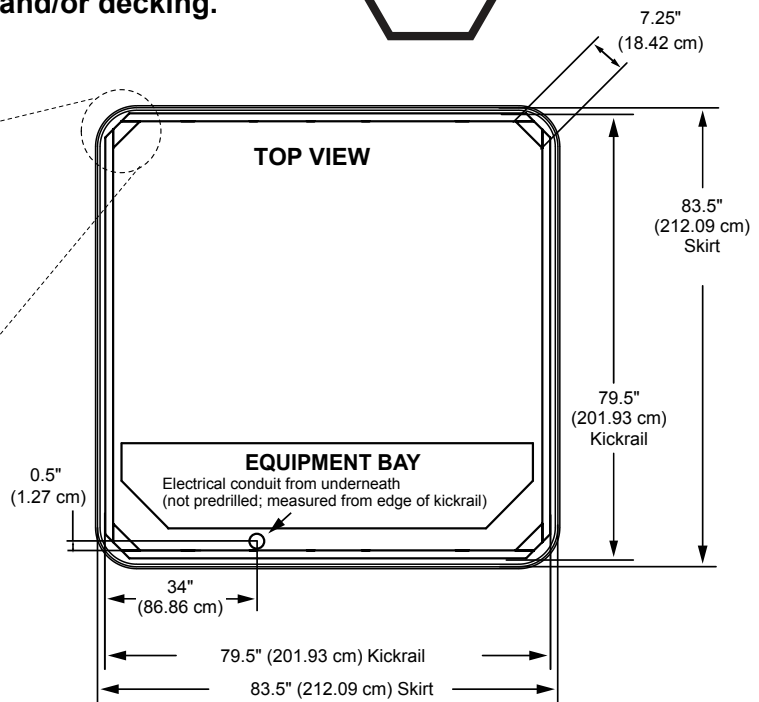

Sundance Spas 680 Peyton

Portable Dimensions

IMPORTANT! Always measure each hot tub for exact dimensions BEFORE designing its foundational support and/or decking.

4 x $\approx R 10.0"$
 ($\approx R25.4$ cm) Skirt

Dimensions/specifications subject to change without notice. Tolerance: $\pm 0.5"$ (1.27 cm)

Dimensions/Specifications Subject To Change Without Notice