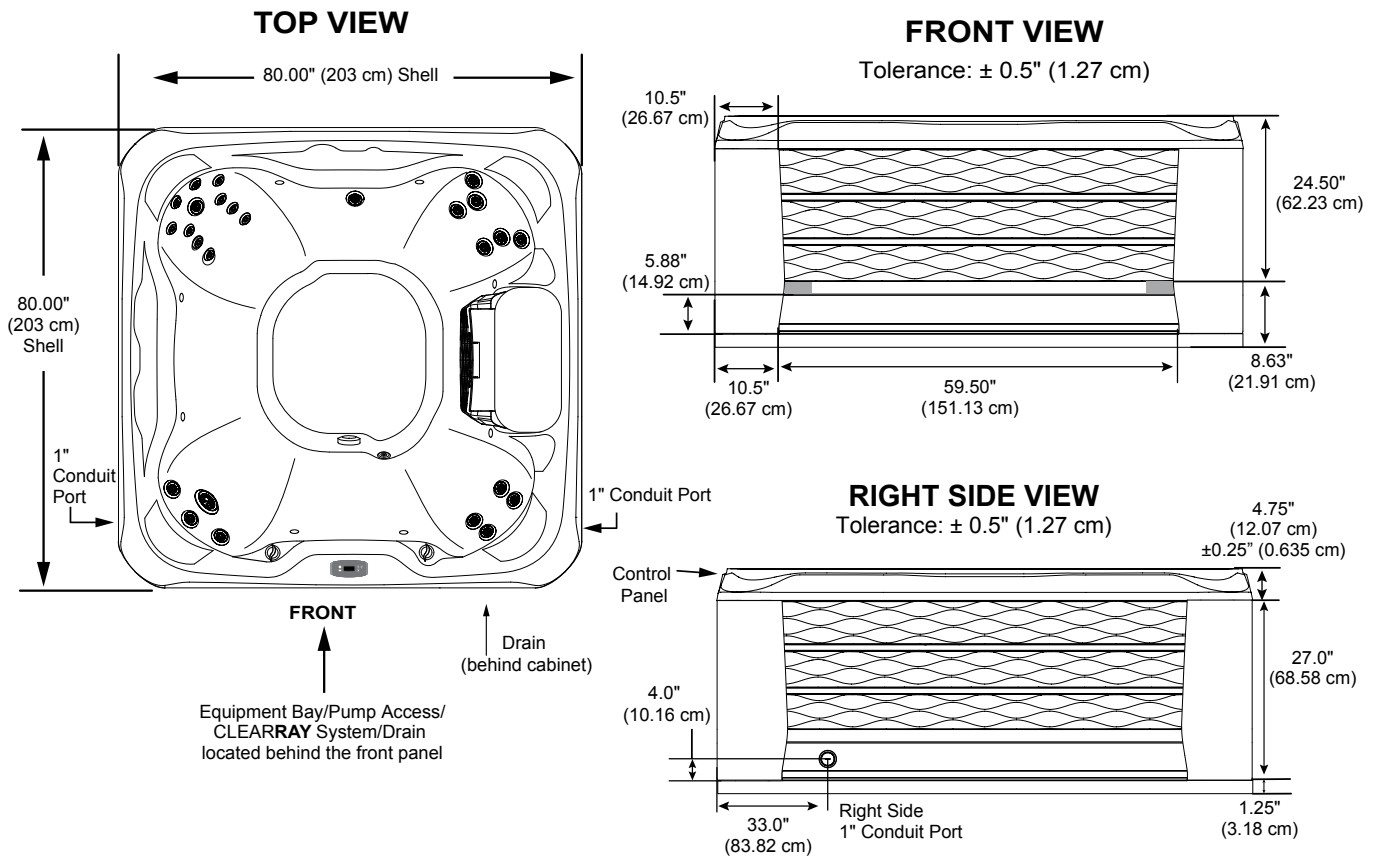

Sundance Spas 680 Prado

Portable Dimensions

IMPORTANT! Always measure each hot tub for exact dimensions BEFORE designing its foundational support and/or decking.

Dimensions/Specifications Subject To Change Without Notice