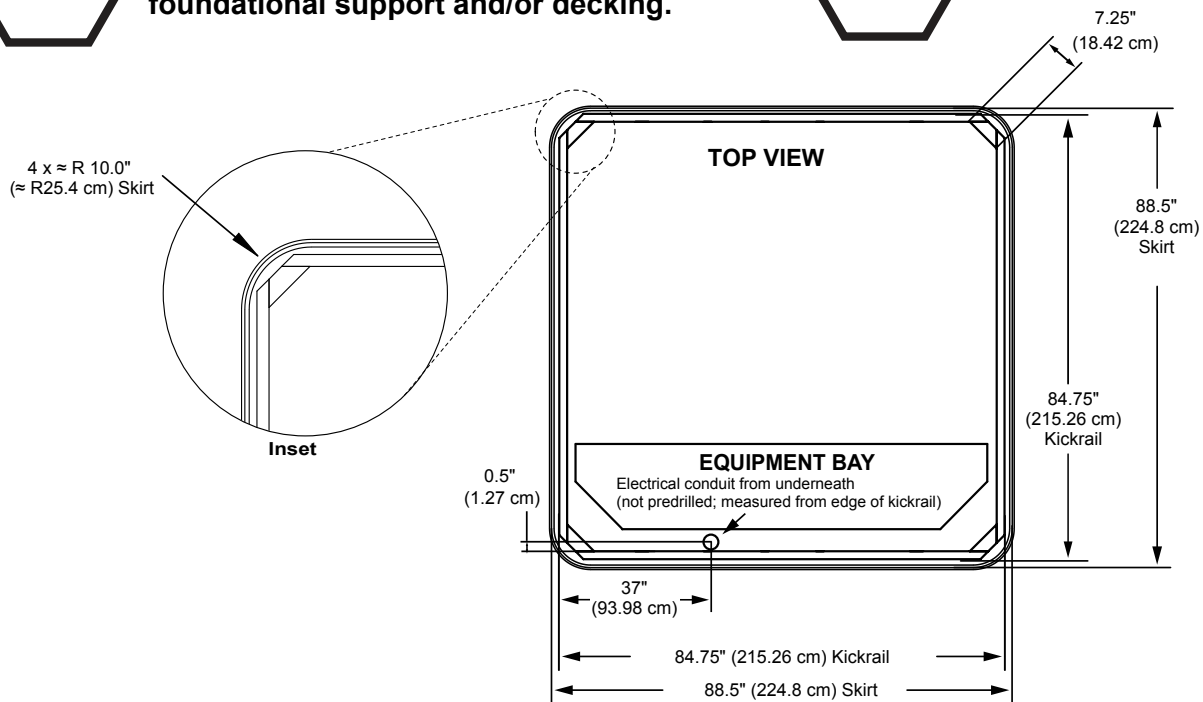

Sundance Spas 680 McKinley

Portable Dimensions

IMPORTANT! Always measure each hot tub for exact dimensions BEFORE designing its foundational support and/or decking.

Dimensions/specifications subject to change without notice. Tolerance: $\pm 0.5"$ (1.27 cm)

Dimensions/Specifications Subject To Change Without Notice