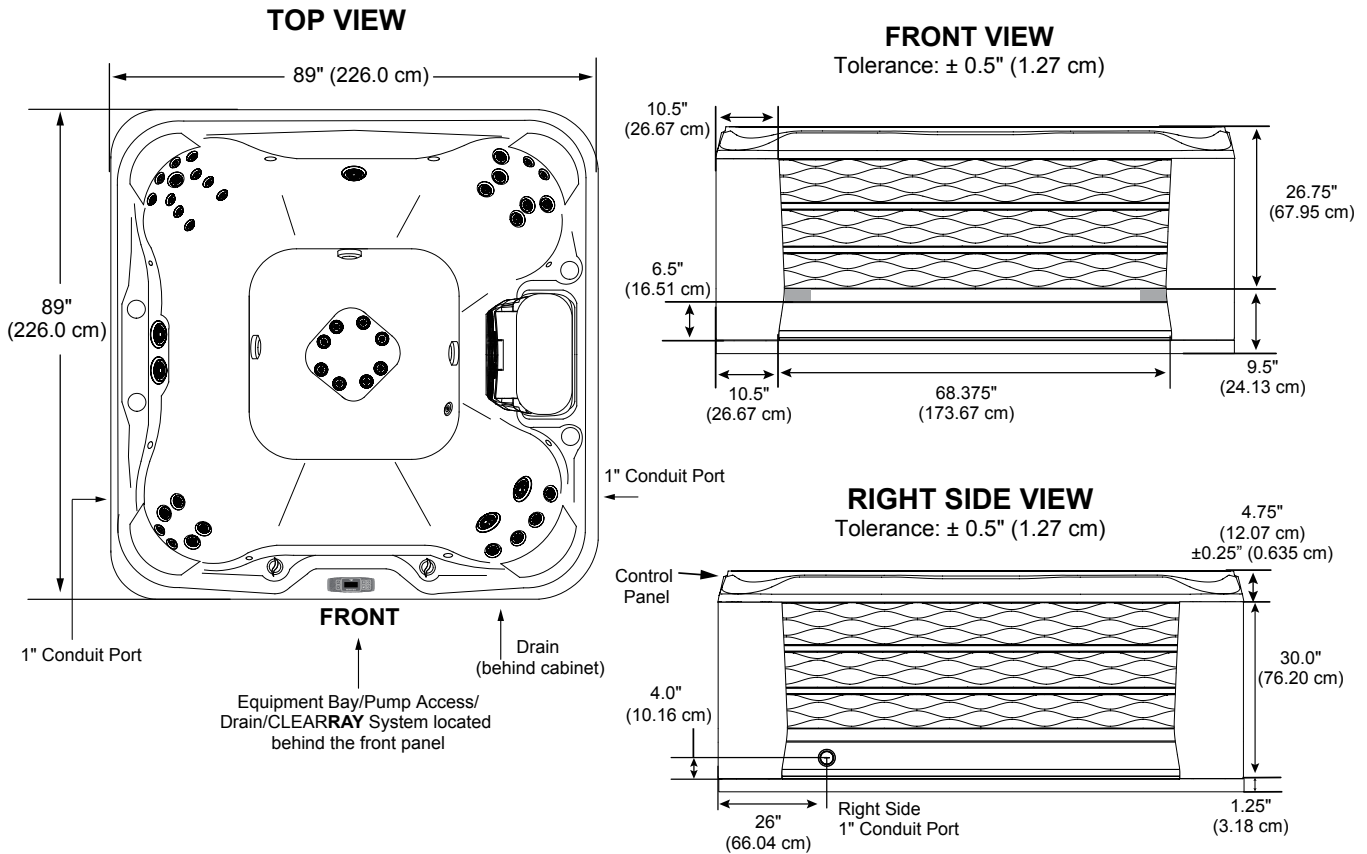

Sundance Spas 680 McKinley

Portable Dimensions

IMPORTANT! Always measure each hot tub for exact dimensions BEFORE designing its foundational support and/or decking.

Dimensions/specifications subject to change without notice. Tolerance: $\pm 0.5"$ (1.27 cm)

Dimensions/Specifications Subject To Change Without Notice