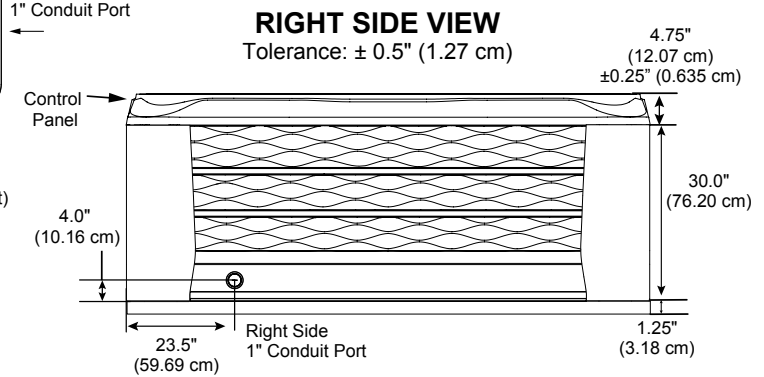

Sundance Spas 680 Edison

Portable Dimensions

IMPORTANT! Always measure each hot tub for exact dimensions **BEFORE** designing its foundational support and/or decking.

4 x $\approx R 10.0"$
($\approx R 25.4$ cm) Skirt

Dimensions/specifications subject to change without notice. Tolerance: $\pm 0.5"$ (1.27 cm)

Dimensions/Specifications Subject To Change Without Notice