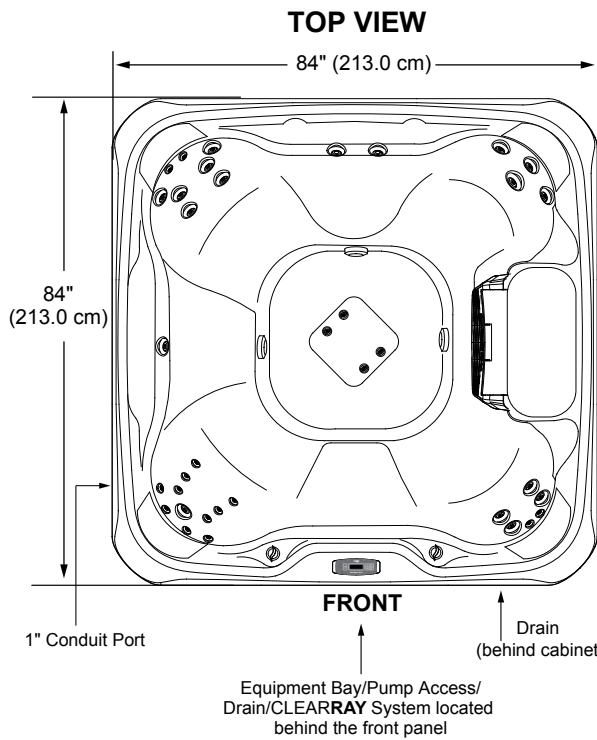

Sundance Spas 680 Edison

Portable Dimensions

IMPORTANT! Always measure each hot tub for exact dimensions **BEFORE** designing its foundational support and/or decking.

4 x $\approx R 10.0"$
($\approx R 25.4$ cm) Skirt

Dimensions/specifications subject to change without notice. Tolerance: $\pm 0.5"$ (1.27 cm)

Dimensions/Specifications Subject To Change Without Notice