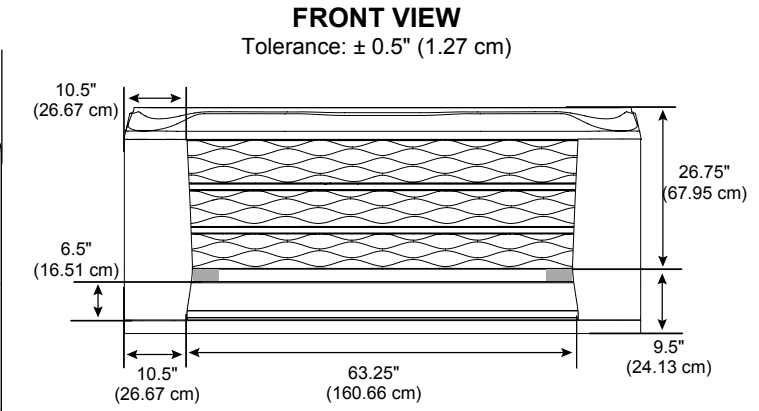

Sundance Spas 680 Edison

Portable Dimensions

IMPORTANT! Always measure each hot tub for exact dimensions **BEFORE** designing its foundational support and/or decking.

4 x $\approx R 10.0"$
($\approx R 25.4$ cm) Skirt

Dimensions/specifications subject to change without notice. Tolerance: $\pm 0.5"$ (1.27 cm)

Dimensions/Specifications Subject To Change Without Notice