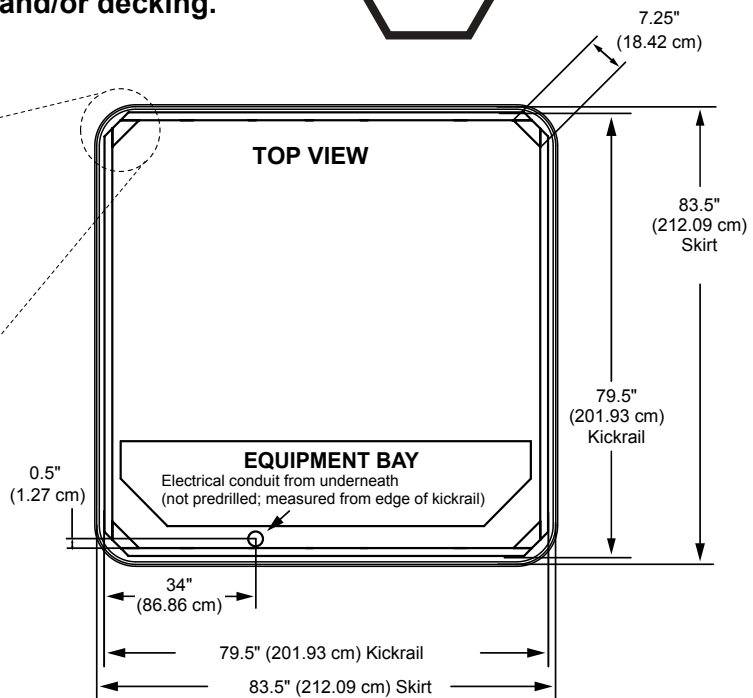

Sundance Spas 680 Edison

Portable Dimensions

IMPORTANT! Always measure each hot tub for exact dimensions **BEFORE** designing its foundational support and/or decking.

4 x $\approx R 10.0"$
($\approx R 25.4$ cm) Skirt

Dimensions/specifications subject to change without notice. Tolerance: $\pm 0.5"$ (1.27 cm)

Dimensions/Specifications Subject To Change Without Notice