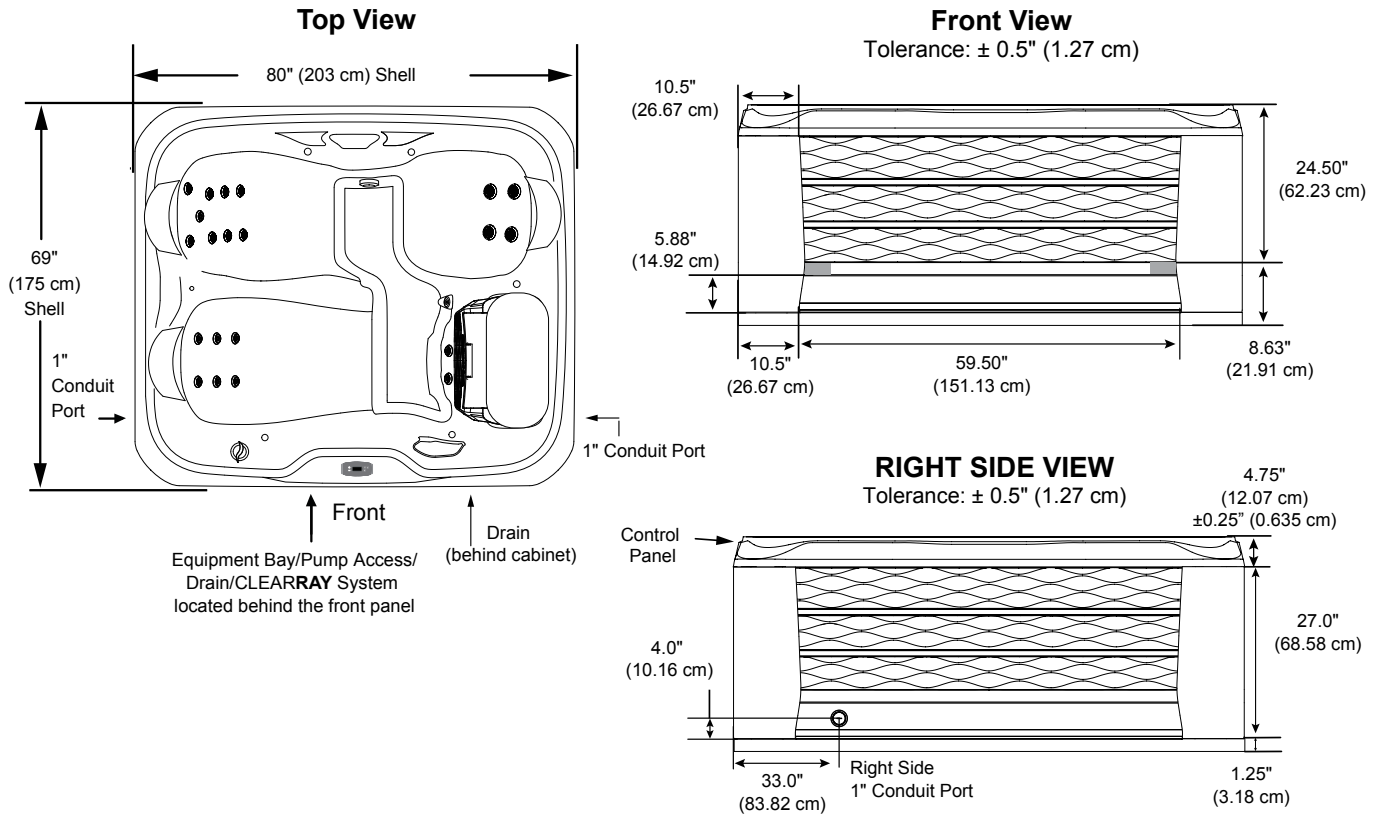

## Portable Dimensions

**IMPORTANT! Always measure each hot tub for exact dimensions BEFORE designing its foundational support and/or decking.**

**Dimensions/specifications subject to change without notice. Tolerance:  $\pm 0.5"$  (1.27 cm)**

Dimensions/Specifications Subject To Change Without Notice