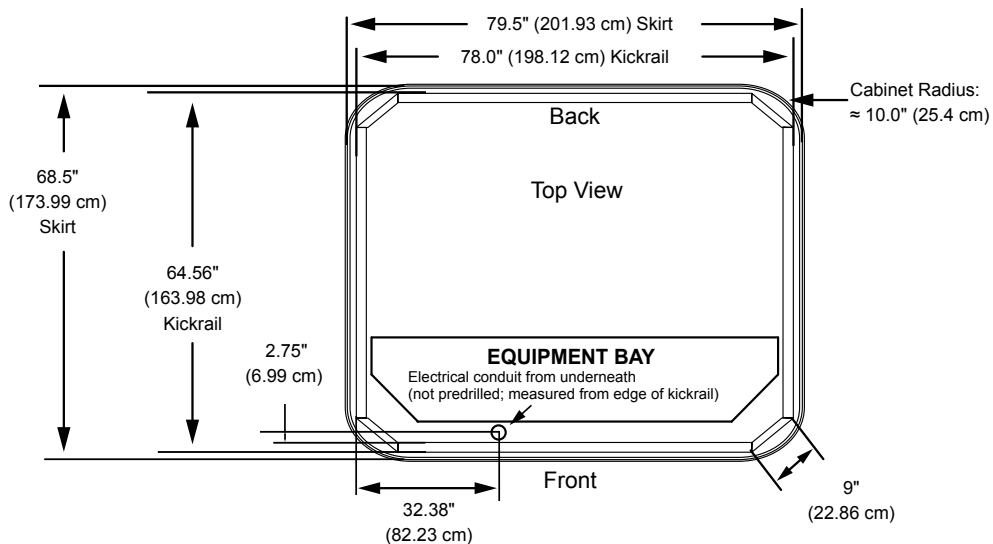

## Portable Dimensions

**IMPORTANT! Always measure each hot tub for exact dimensions BEFORE designing its foundational support and/or decking.**

**Dimensions/specifications subject to change without notice. Tolerance:  $\pm 0.5"$  (1.27 cm)**

Dimensions/Specifications Subject To Change Without Notice